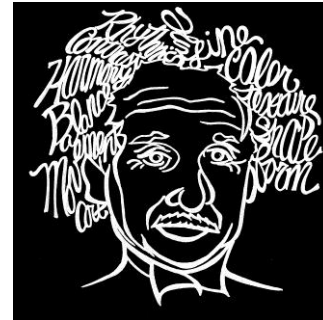

## Art Scholarship Fundraiser

“Creativity is intelligence having fun.”

A. Einstein

Front

Back

(Black t-shirt with white print.)

**\$10.00**

| QUANTITY | SIZE             |
|----------|------------------|
|          | Child small      |
|          | Child medium     |
|          | Child Large      |
|          | Adult small      |
|          | Adult Medium     |
|          | Adult large      |
|          | Adult x - large  |
|          | Adult xx - large |